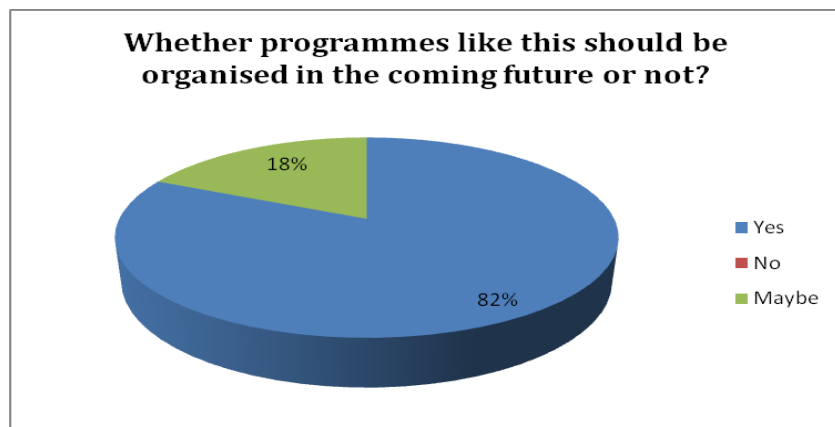

11. Feedback on the programme from the participants/guest (if any):