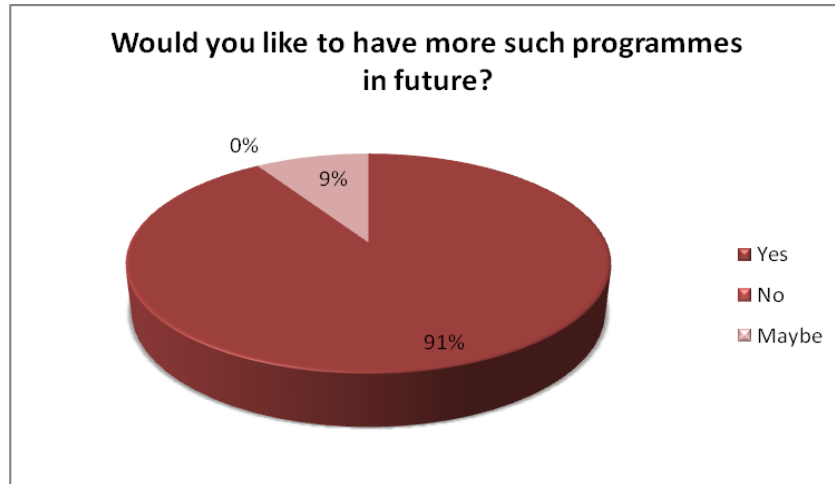

11. Feedback on the programme from the participants/guest (if any):