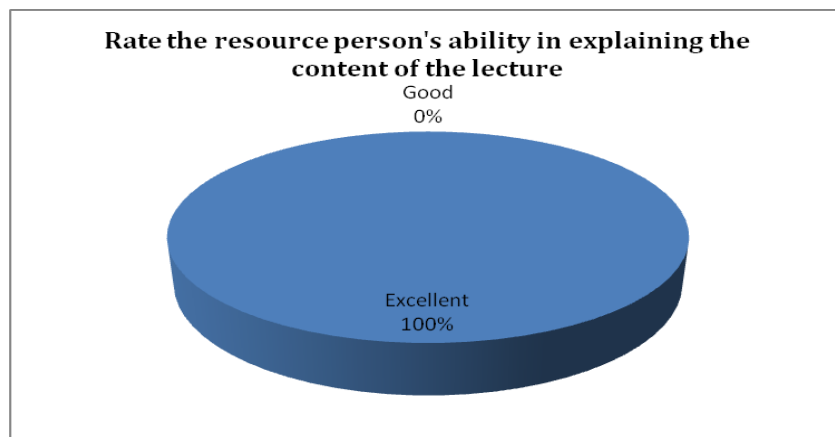

11. Feedback on the programme from the participants/guest (if any):