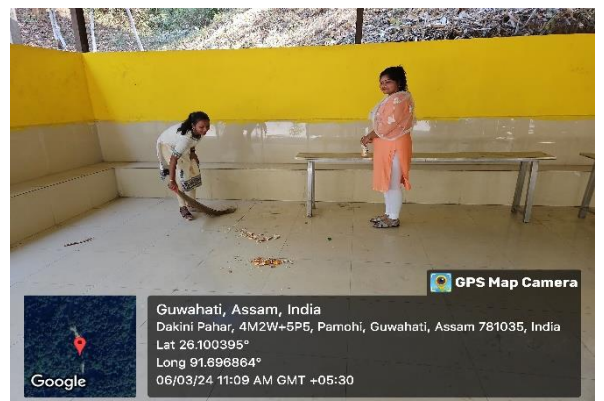

DEPARTMENT OF PHILOSOPHY

দৰ্শন বিভাগ

NALBARI COLLEGE

নলবাৰী কলেজ

Nalbari, Assam- 781335

Report on

1. **Title of the event:** Study Tour
2. **Venue:** Bhimashankar Dham Jyotirlinga Temple, Pamohi, Guwahati
3. **Date:** 06.03.2024
4. **Organized by:** Department of Philosophy, Nalbari College
5. **No of Participants:** 41
6. **Nature of Participants:** Students & Teacher
7. **Description of the event:** On 06.03.2024, the Department of Philosophy at Nalbari College organized a study tour to Bhimashankar Dham Jyotirlinga Temple, Pamohi, Guwahati. The temple, dedicated to Lord Shiva, offered students a glimpse into Hindu philosophy and cultural practices. Exploring the temple's architecture, rituals, and interacting with devotees enriched students' understanding of devotion and faith. The serene ambiance fostered spiritual reflection, encouraging contemplation on transcendence and religious beliefs. The tour facilitated cultural exchange as students engaged with local customs and traditions, broadening their perspective on India's religious diversity. Overall, the visit was an enriching experience, providing insights that will contribute to students' academic and personal growth. Gratitude is extended to the temple staff for their hospitality and guidance.

8. Photographs of the event

Key Points:

- Total No. of participants: 41
- Geo-tag photos are taken

Attachment:

Geo-tag photos of the Programme

Signature of Participants

Date:- 06.03.2024

দর্শন বিভাগ
নালবাৰী কলেজ

STUDY TOUR

Location:- Bhimashankar Dham Jyotirlinga Temple
Pamohi, Guwahati

On 06.03.2024, the Department of Philosophy at Nalbari College organized a study tour to Bhimashankar Dham Jyotirlinga Temple, located in Pamohi, Guwahati. The aim of the tour was to provide students with a deeper understanding of Hindu Philosophy, religious practices, and the cultural significance of pilgrimage sites.