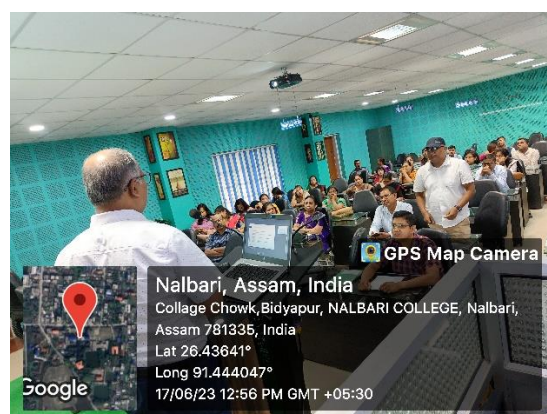

**Internal Quality Assurance Cell
Nalbari College, Nalbari Assam,
Pin-781335**

1. **Title of the event: Awareness programme on Preparation on self study report**
2. **Venue: Nalbari College**
3. **Date: 17/06/2023**

4. **Organized by: Internal Quality Assurance Cell, Nalbari College**

5. **Programme Coordinator: Dr. Dhiraj Talukdar, Coordinator, IQAC**
6. **Name of the resource person: Prof. Utpal Sarma. Dptt. Of Instrumentation and USIC, Gauhati university, Guwahati**

7. **No of Participants in details (Teachers): 49**

8. **Nature of Participation: Teacher**

9. **Activities Carried out / Detail Description of the event: The resource person interact with the faculty members in a positive way to prepare a self study report . By implementing the recommendations outlined given by the resource person in this report, the institution can further enhance the college with the roadmap through the continuous improvement to excellence in the institutions.**

10. Photographs :